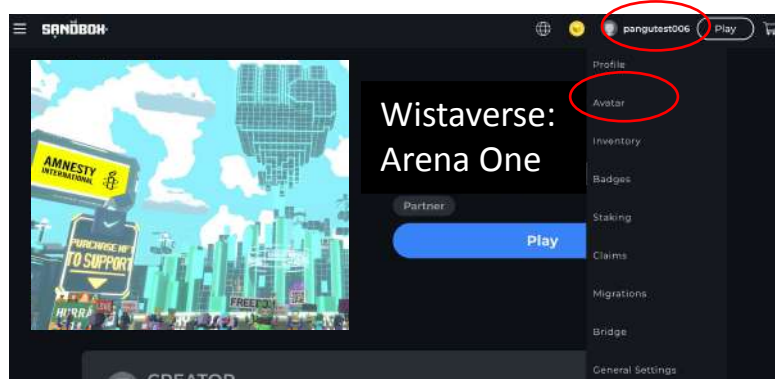

OPTIONAL STEP: Create your Avatar (can skip this slide and head into step 5 if not necessary)

After step #4 signing into the website. You can click your username and select Avatar