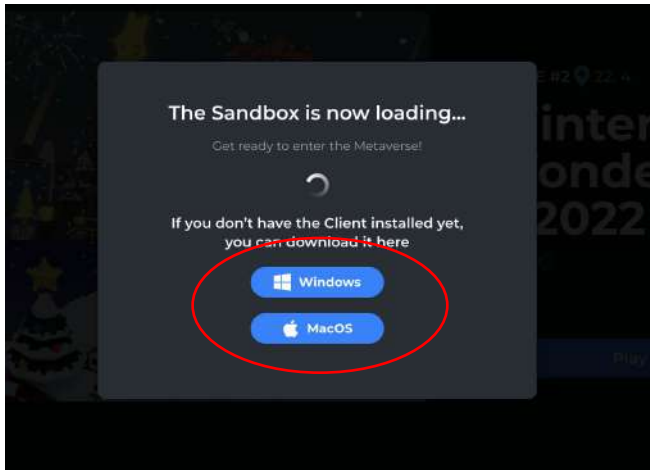

Events map page – click on the Wistaverse Logo and hit the "play" button on the right side

1. Click on URL to XP:
<https://www.sandbox.game>

2. Click the Sign Up button

The screenshot shows the Sandbox game website interface. At the top right, there are navigation links for a globe icon, a shopping cart icon, 'Sign In', and 'Create Account'. The 'Create Account' button is circled in red. The main content area features a large banner for the event 'Wistaverse: Arena One' with logos for 'SANDBOX HURRÁ', 'WISTAVVERSE', and 'AMNESTY INTERNATIONAL'. Below the banner is a 'Description' section, an 'Event Progress' bar showing '0 / 100 EP', and a 'Rewards' section for '1 FRENCH WEEKS MYSTERY BOX'. A 'Play Now' button is visible in the center-right area.

Select the different templates available on the left side. Once you have your avatar look, click " Save Changes".

Next, return to the XP URL

<https://www.sandbox.game>

Continue on with Step #5

5. Click the Blue "Play" button

6. If the computer does not have The Sandbox Game Client, this box should pop up for downloading the software. Please choose your OS and download the file. And follow the instructions to install.

7. Once successfully installed hit the Blue "Play" button again