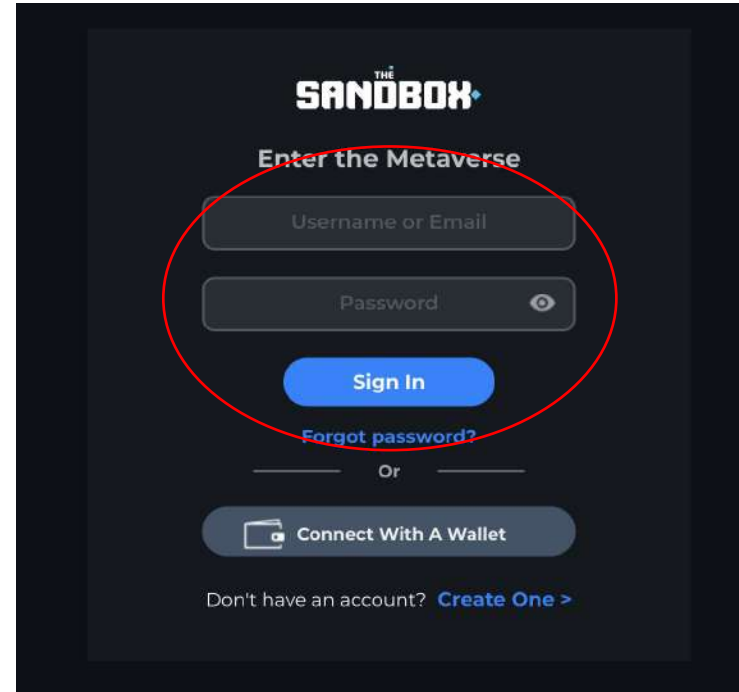

Wistaverse

Login Instructions

2 entry points on The Sandbox page <https://www.sandbox.game>

2. Click onto the
“events” in the menu

1. Top banner “Play” button

In the Events page:

Events lineup page - click on the Wistaverse: Arena One banner

Events map page – click on the Wistaverse Logo and hit the "play" button on the right side

1. Click on URL to XP:
<https://www.sandbox.game>

2. Click the Sign Up button

The screenshot shows the Sandbox game website interface. At the top right, there are navigation links for a globe icon, a shopping cart icon, 'Sign In', and 'Create Account'. The 'Create Account' button is circled in red. The main content area features a large banner for the event 'Wistaverse: Arena One' with logos for 'SANDBOX HURRÁ', 'WISTAVVERSE', and 'AMNESTY INTERNATIONAL'. Below the banner is a 'Description' section, an 'Event Progress' bar showing '0 / 100 EP', and a 'Rewards' section for '1 FRENCH WEEKS MYSTERY BOX'. A 'Play Now' button is visible in the center-right area.

3. Click "Sign

4. Login with the provided Username and Password and

OPTIONAL STEP: Create your Avatar (can skip this slide and head into step 5 if not necessary)

After step #4 signing into the website. You can click your username and select Avatar