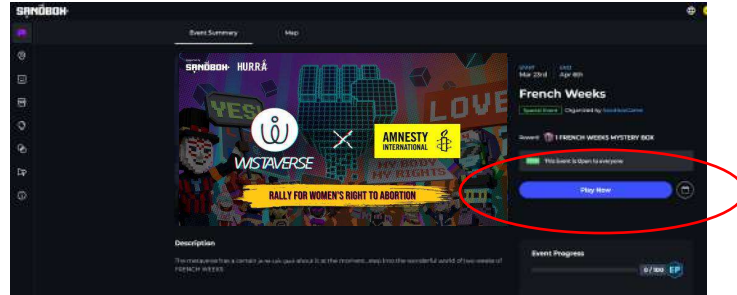

7. Once successfully installed hit the Blue "Play" button again