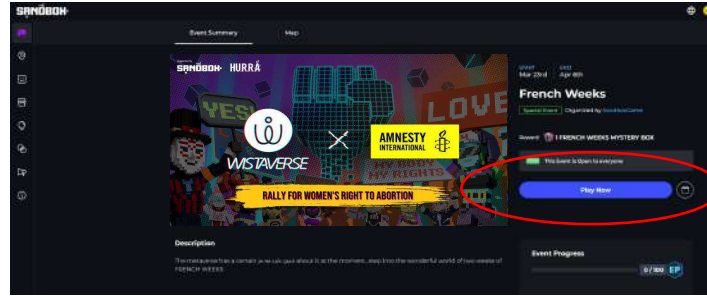

Wistaverse

Login Instructions

2 entry points on The Sandbox page <https://www.sandbox.game>

2. Click onto the
“events” in the menu

1. Top banner “Play” button

In the Events page:

Events lineup page - click on the Wistaverse: Arena One banner

Events map page – click on the Wistaverse Logo and hit the "play" button on the right side

1. Click on URL to XP:
<https://www.sandbox.game>

2. Click the Sign Up button

The screenshot shows the Sandbox game website interface. At the top right, there are navigation links for a globe icon, a shopping cart icon, 'Sign In', and 'Create Account'. The 'Create Account' button is circled in red. The main content area features a large banner for the event 'Wistaverse: Arena One' with logos for 'SANDBOX HURRÁ', 'WISTAVVERSE', and 'AMNESTY INTERNATIONAL'. Below the banner is a 'Description' section, an 'Event Progress' bar showing '0 / 100 EP', and a 'Rewards' section for '1 FRENCH WEEKS MYSTERY BOX'. A 'Play Now' button is visible in the center-right area.

Select the different templates available on the left side. Once you have your avatar look, click " Save Changes".

Next, return to the XP URL

<https://www.sandbox.game>

Continue on with Step #5

5. Click the Blue "Play" button