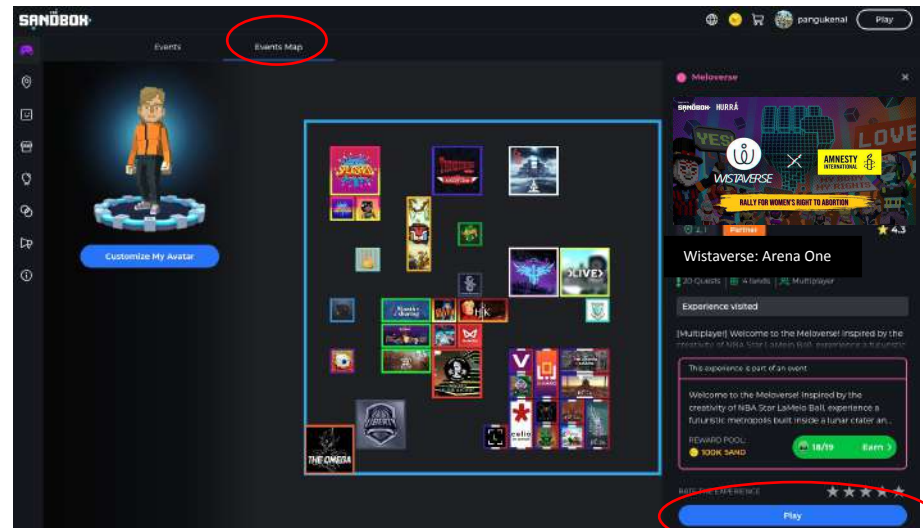

Wistaverse

Login Instructions

2 entry points on The Sandbox page <https://www.sandbox.game>

2. Click onto the
“events” in the menu

1. Top banner “Play” button

In the Events page:

Events lineup page - click on the Wistaverse: Arena One banner

Events map page – click on the Wistaverse Logo and hit the "play" button on the right side

1. Click on URL to XP:
<https://www.sandbox.game>

2. Click the Sign Up button

The screenshot shows the Sandbox game website interface. At the top right, there are navigation links for a globe icon, a shopping cart icon, 'Sign In', and 'Create Account'. The 'Create Account' button is circled in red. The main content area features a large banner for the event 'Wistaverse: Arena One' with logos for 'SANDBOX HURRÁ', 'WISTAVVERSE', and 'AMNESTY INTERNATIONAL'. Below the banner is a 'Description' section, an 'Event Progress' bar showing '0 / 100 EP', and a 'Rewards' section for '1 FRENCH WEEKS MYSTERY BOX'. A 'Play Now' button is visible in the center-right area.

Wistaverse: Arena One

SUMMARY
[Multiplayer] Embark on a thrilling adventure at The Grand Palace. Uncover hidden secrets, solve mysteries, and find the legendary Joker to embrace the Joker Spirit in this captivating metaverse.

WISTAVVERSE

AMNESTY INTERNATIONAL

RALLY FOR WOMEN'S RIGHT TO ABORTION

With VoxEdit, you can create anything you can imagine - and then animate it!

Alpha Version (0.7.19.0)