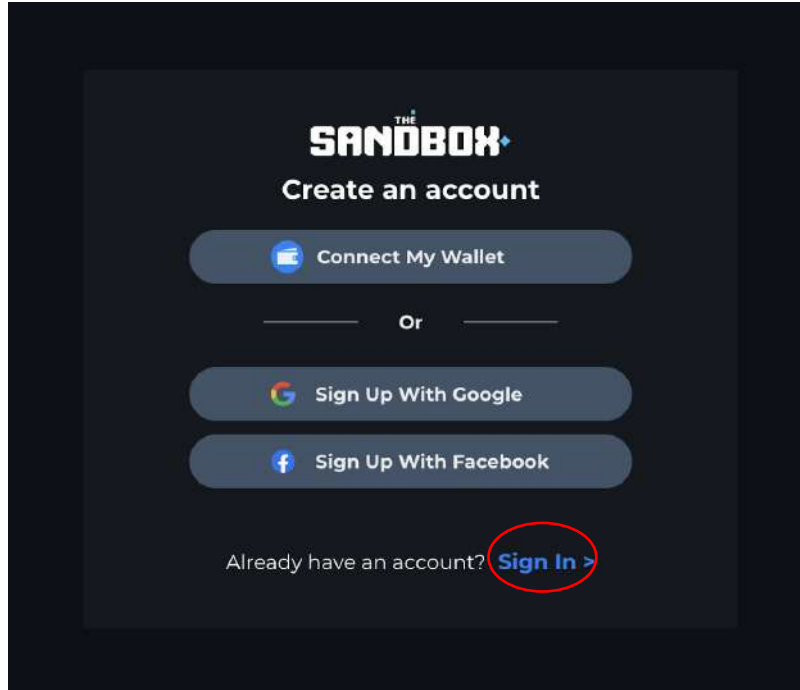

Wistaverse

Login Instructions

2 entry points on The Sandbox page <https://www.sandbox.game>

2. Click onto the
“events” in the menu

1. Top banner “Play” button

In the Events page:

Events lineup page - click on the Wistaverse: Arena One banner

Events map page – click on the Wistaverse Logo and hit the "play" button on the right side

1. Click on URL to XP:
<https://www.sandbox.game>

2. Click the Sign Up button

The screenshot shows the Sandbox game website interface. At the top right, there are navigation links for a globe icon, a shopping cart icon, 'Sign In', and 'Create Account'. The 'Create Account' button is circled in red. The main content area features a large banner for the event 'Wistaverse: Arena One' with logos for 'SANDBOX HURRÁ', 'WISTAVVERSE', and 'AMNESTY INTERNATIONAL'. Below the banner is a 'Description' section, an 'Event Progress' bar showing '0 / 100 EP', and a 'Rewards' section for '1 FRENCH WEEKS MYSTERY BOX'. A 'Play Now' button is visible in the center-right area.

3. Click "Sign

4. Login with the provided Username and Password and

OPTIONAL STEP: Create your Avatar (can skip this slide and head into step 5 if not necessary)

After step #4 signing into the website. You can click your username and select Avatar