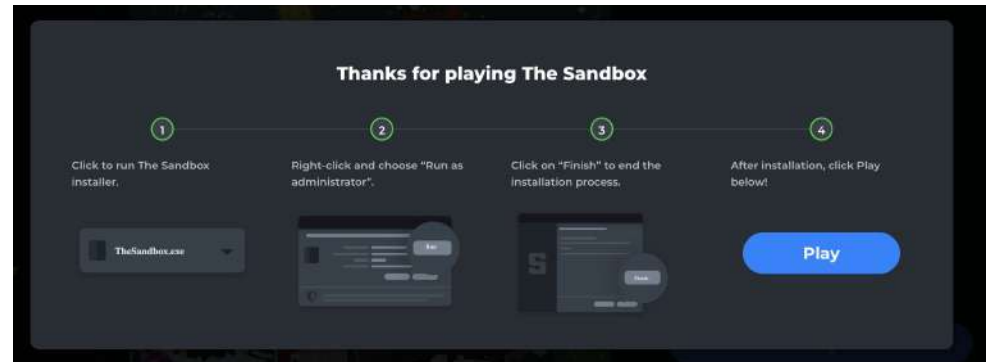

Events map page – click on the Wistaverse Logo and hit the "play" button on the right side

1. Click on URL to XP:
<https://www.sandbox.game>

2. Click the Sign Up button

The screenshot shows the Sandbox game website interface. At the top right, there are navigation links for a globe icon, a shopping cart icon, 'Sign In', and 'Create Account'. The 'Create Account' button is circled in red. The main content area features a large banner for the event 'Wistaverse: Arena One' with logos for 'SANDBOX HURRÁ', 'WISTAVVERSE', and 'AMNESTY INTERNATIONAL'. Below the banner is a 'Description' section, an 'Event Progress' bar showing '0 / 100 EP', and a 'Rewards' section for '1 FRENCH WEEKS MYSTERY BOX'. A 'Play Now' button is visible in the center-right area.

Select the different templates available on the left side. Once you have your avatar look, click " Save Changes".

Next, return to the XP URL

<https://www.sandbox.game>

Continue on with Step #5

5. Click the Blue "Play" button

6. If the computer does not have The Sandbox Game Client, this box should pop up for downloading the software. Please choose your OS and download the file. And follow the instructions to install.

7. Once successfully installed hit the Blue "Play" button again