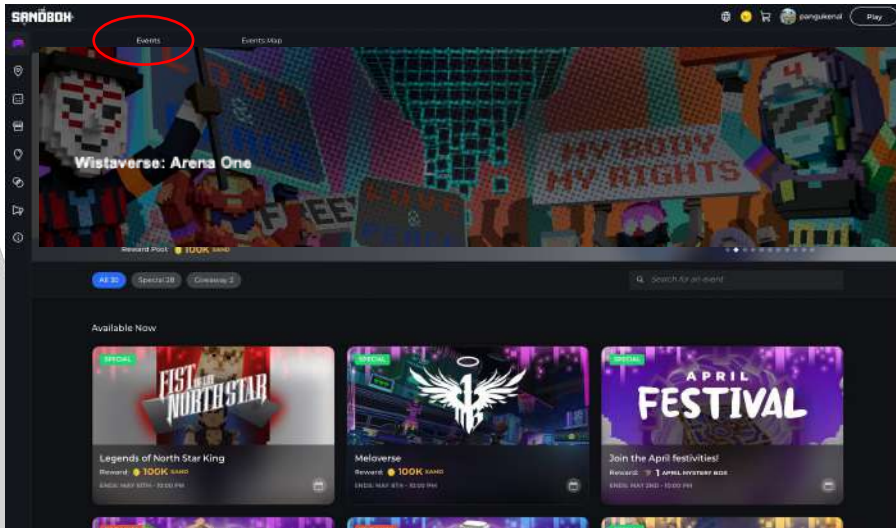

Wistaverse

Login Instructions

2 entry points on The Sandbox page <https://www.sandbox.game>

2. Click onto the
“events” in the menu

1. Top banner “Play” button

In the Events page:

Events lineup page - click on the Wistaverse: Arena One banner

Events map page – click on the Wistaverse Logo and hit the "play" button on the right side

1. Click on URL to XP:
<https://www.sandbox.game>

2. Click the Sign Up button

The screenshot shows the Sandbox game website interface. At the top right, there are navigation links for a globe icon, a shopping cart icon, 'Sign In', and 'Create Account'. The 'Create Account' button is circled in red. The main content area features a large banner for the event 'Wistaverse: Arena One' with logos for 'SANDBOX HURRÁ', 'WISTAVVERSE', and 'AMNESTY INTERNATIONAL'. Below the banner is a 'Description' section, an 'Event Progress' bar showing '0 / 100 EP', and a 'Rewards' section for '1 FRENCH WEEKS MYSTERY BOX'. A 'Play Now' button is visible in the center-right area.

Wistaverse: Arena One

SUMMARY
[Multiplayer] Embark on a thrilling adventure at The Grand Palace. Uncover hidden secrets, solve mysteries, and find the legendary Joker to embrace the Joker Spirit in this captivating metaverse.

WISTAVVERSE

AMNESTY INTERNATIONAL

RALLY FOR WOMEN'S RIGHT TO ABORTION

With VoxEdit, you can create anything you can imagine - and then animate it!

Alpha Version (0.7.19.0)