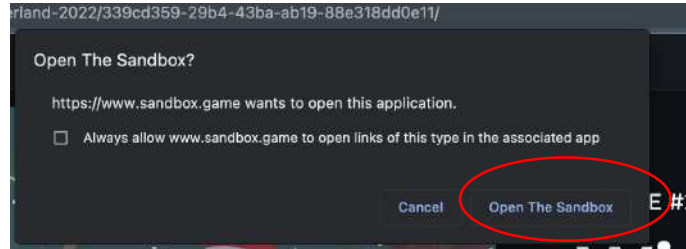

8. Your computer should prompt to open the Game Client software, click open