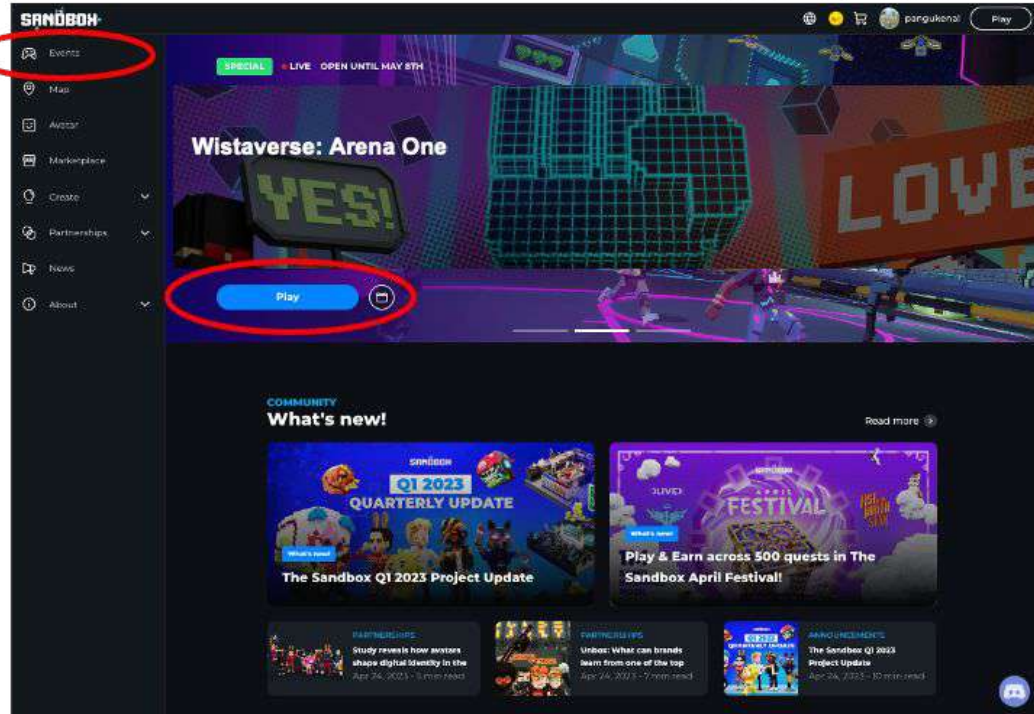

Wistaverse

Login Instructions

2 entry points on The Sandbox page <https://www.sandbox.game>

2. Click onto the
“events” in the menu

1. Top banner “Play” button

In the Events page:

Events lineup page - click on the Wistaverse: Arena One banner

Events map page – click on the Wistaverse Logo and hit the "play" button on the right side

1. Click on URL to XP:
<https://www.sandbox.game>

2. Click the Sign Up button

The screenshot shows the Sandbox game website interface. At the top right, there are navigation links for a globe icon, a shopping cart icon, 'Sign In', and 'Create Account'. The 'Create Account' button is circled in red. The main content area features a large banner for the event 'Wistaverse: Arena One' with logos for 'SANDBOX HURRÁ', 'WISTAVVERSE', and 'AMNESTY INTERNATIONAL'. Below the banner is a 'Description' section, an 'Event Progress' bar showing '0 / 100 EP', and a 'Rewards' section for '1 FRENCH WEEKS MYSTERY BOX'. A 'Play Now' button is visible in the center-right area.

Wistaverse: Arena One

SUMMARY
[Multiplayer] Embark on a thrilling adventure at The Grand Palace. Uncover hidden secrets, solve mysteries, and find the legendary Joker to embrace the Joker Spirit in this captivating metaverse.